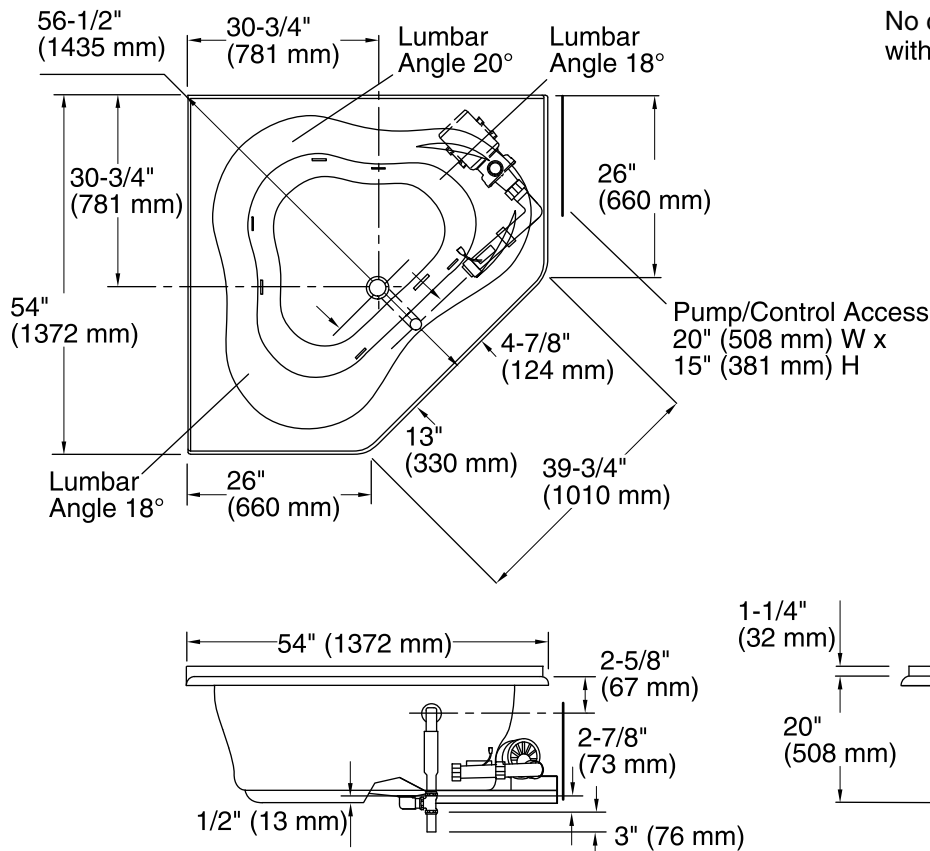

No change in measurements if connected with drain illustrated. (K-11677)

Required Electrical Service

Two dedicated circuits required, protected with Class A Ground-Fault Circuit-Interrupter (GFCI) or Residual Current Device (RCD).

Pump: 120 V, 15 A, 60 Hz
Heater: 120 V, 15 A, 60 Hz

Technical Information

All product dimensions are nominal.

Installation: Corner
Drain location: Center
Basin area, bottom: 44" x 36" (1118 mm x 914 mm)
Basin area, top: 56" x 43" (1422 mm x 1092 mm)
Weight: 70 lbs (31.8 kg)
Minimum floor load: 36 lbs/ft² (175.8 kg/m²)
Water depth: 15" (381 mm)
Water capacity: 76 gal (287.7 L)
Electrical component rating: Pump: 120 V, 7.5 A, 60 Hz
Heater: 120 V, 12.5 A, 60 Hz, 1500 W
Pump speed: Single

Notes

Measure your actual product for rough-in details.

Install this product according to the installation instructions.

The hot water supply should be 70% of the capacity of the bath or greater. Installations will vary.

Provide one grounded electrical outlet within 24" (610 mm) of each component.