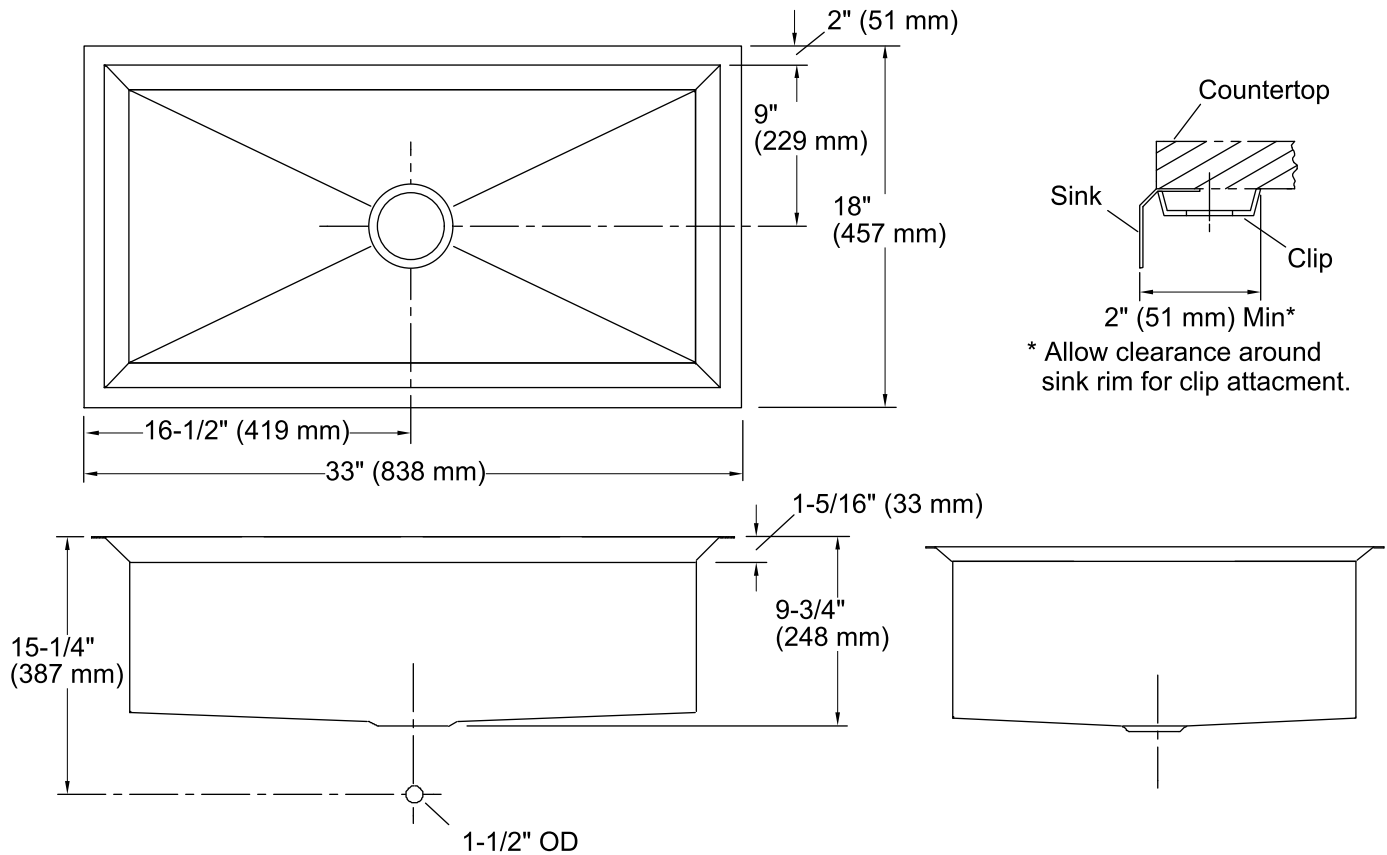

### Features

- 36-inch minimum base cabinet width.
- 16-gauge stainless steel.
- Under-mount.
- Single bowl.
- Mirror finished rim.
- With SilentShield® sound-absorption technology.
- 33" (838 mm) x 18" (457 mm)

## Technical Information

All product dimensions are nominal.

Bowl configuration:	Single
Installation:	Under-mount
Bowl area	Length: 29" (737 mm) Width: 14" (356 mm) Bowl depth: 9-1/2" (241 mm)
Drain hole:	3-5/8" (92 mm)
Template:	Under-mount, 1021992-7, required, included