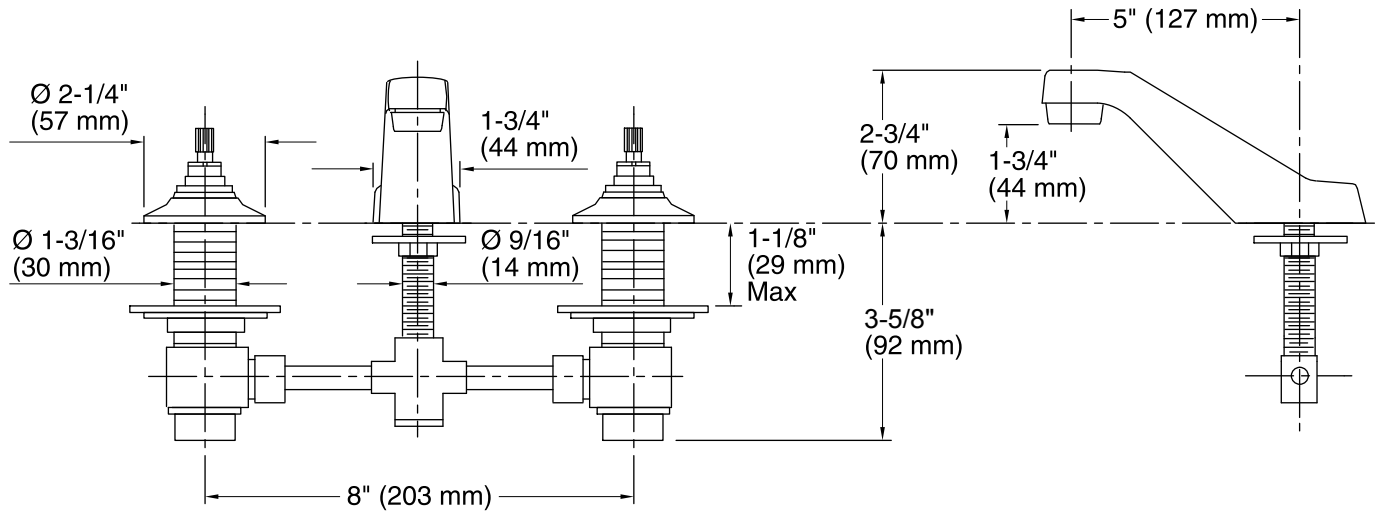

Features

- Brass construction.
- Brass valve bodies.
- Quarter-turn washerless ceramic disc valves.
- 5" (127 mm) spout reach.
- Less drain.
- 8" (203 mm) rigid connections.
- Standard Water-Guard® aerator.
- Variety of handle style options.
- 2.0 gal/min (7.6 l/min) maximum flow rate [max at 60 psi (4.14 bar)].

See website for detailed warranty information.

Technical Information

All product dimensions are nominal.

Spout reach: 5" (127 mm)

Faucet:

Flow rate: 2 gal/min (7.6 l/min)

Pressure: 60 psi (4.1 bar)

Notes