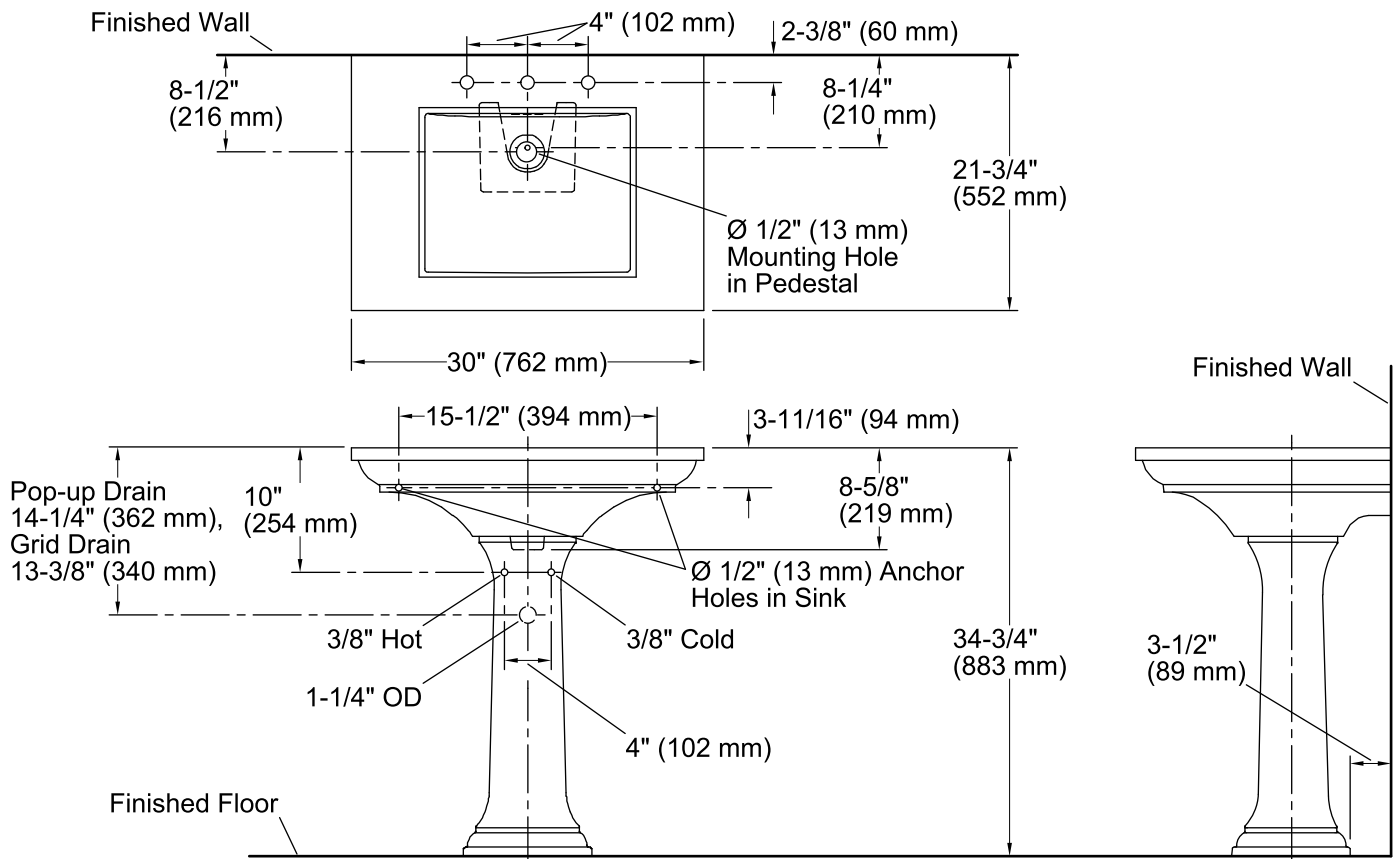

### Features

- Fireclay.
- Pedestal sink.
- 8-inch faucet holes.
- Elegant rectangular basin.
- With overflow.
- 30" (762 mm) x 21-3/4" (552 mm) x 34-3/4" (883 mm)

### Technical Information

All product dimensions are nominal.

Bowl configuration:	Single
Installation:	Pedestal
Bowl area (Only)	Length: 18" (457 mm) Width: 14" (356 mm) Water depth: 5" (127 mm)
Number of deck holes:	3
Faucet hole(s):	1-3/8" (35 mm)
Drain hole:	1-3/4" (44 mm)