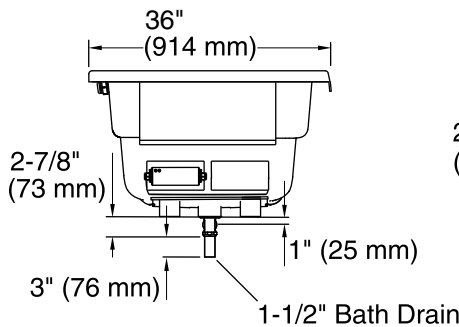

Recommended faucet area

**Integral Flange Detail**

Access Panel  
20" (508 mm) W x  
15" (381 mm) H Min

### Technical Information

All product dimensions are nominal.

Installation: 3-Wall Alcove

Drain location: Right

Basin area, bottom: 50" x 24" (1270 mm x 610 mm)

Basin area, top: 65" x 27" (1651 mm x 686 mm)