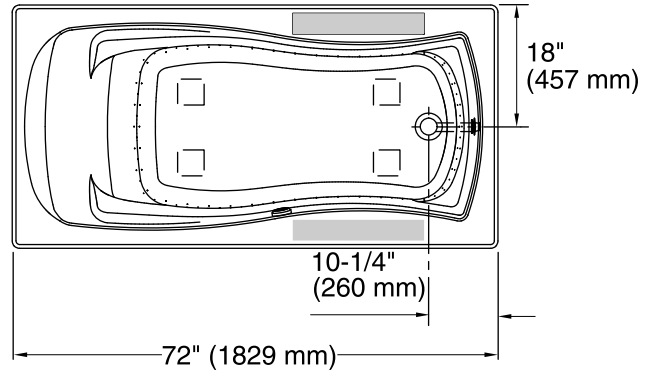

Recommended faucet area

**Integral Flange Detail**

Access Panel  
20" (508 mm) W x  
15" (381 mm) H Min