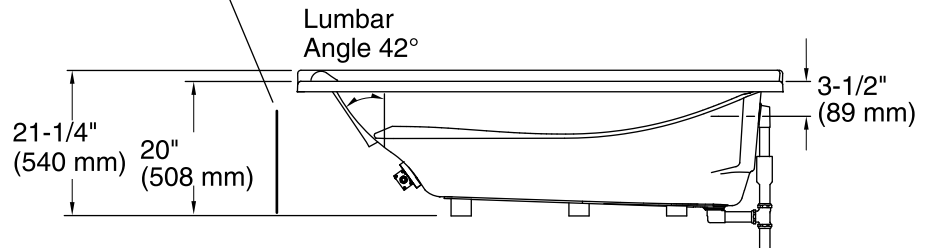

Recommended faucet area

**Integral Flange Detail**

Access Panel  
20" (508 mm) W x  
15" (381 mm) H Min