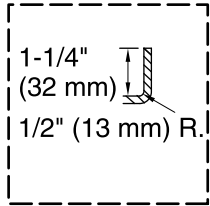

Recommended faucet area

**Integral Flange Detail**

Access Panel  
20" (508 mm) W x  
15" (381 mm) H Min

### Technical Information

All product dimensions are nominal.

Installation: 3-Wall Alcove

Drain location: Right

Basin area, bottom: 50" x 24" (1270 mm x 610 mm)

Basin area, top: 65" x 27" (1651 mm x 686 mm)